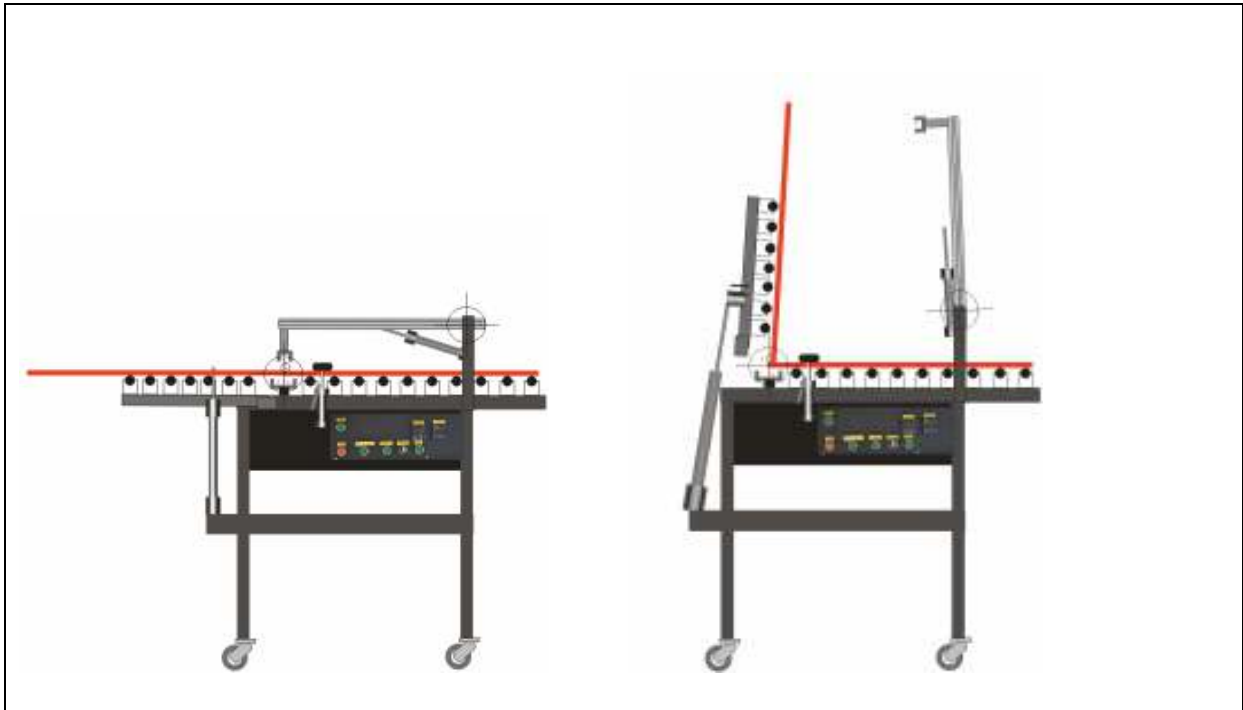

**technical details IC-7**

	weight	working length	Netz	Fuse
<b>IC-7</b>	235Kg	2200mm Heatinglength	210V-230V 50/60Hz 660W	Fuse 5x20 6AT

Europa	
--------	--

	Basic Version	
heatingwires top	1	
heatingwires botoom	3x	
Digital heating time adjustable 0..9999Sek 1 Sek steps	1x	
Digital cooling time adjustable 0..9999 Sek 1 Sek steps	1x	
Bending angle	0-95°	
Airpress fixer		
Presured air min. 3bar		
Temerature adjusable	0-100%	

Packing 12mm OSB woodbox				
IC-7	Ca. 264kg	2890mm	1100mm	1830mm

Material	Min	Max
Acryl PMMA	2mm	15mm
PC	2mm	12mm
SAN	2mm	12mm
PVC	2mm	12mm
PE / PP	2mm	10mm

--

**Format Sheets**

	<b>Min</b>	<b>Max</b>
<b>A</b>	0mm	2200mm
<b>B</b>	35mm	1500mm
<b>Angle</b>	0°	95°